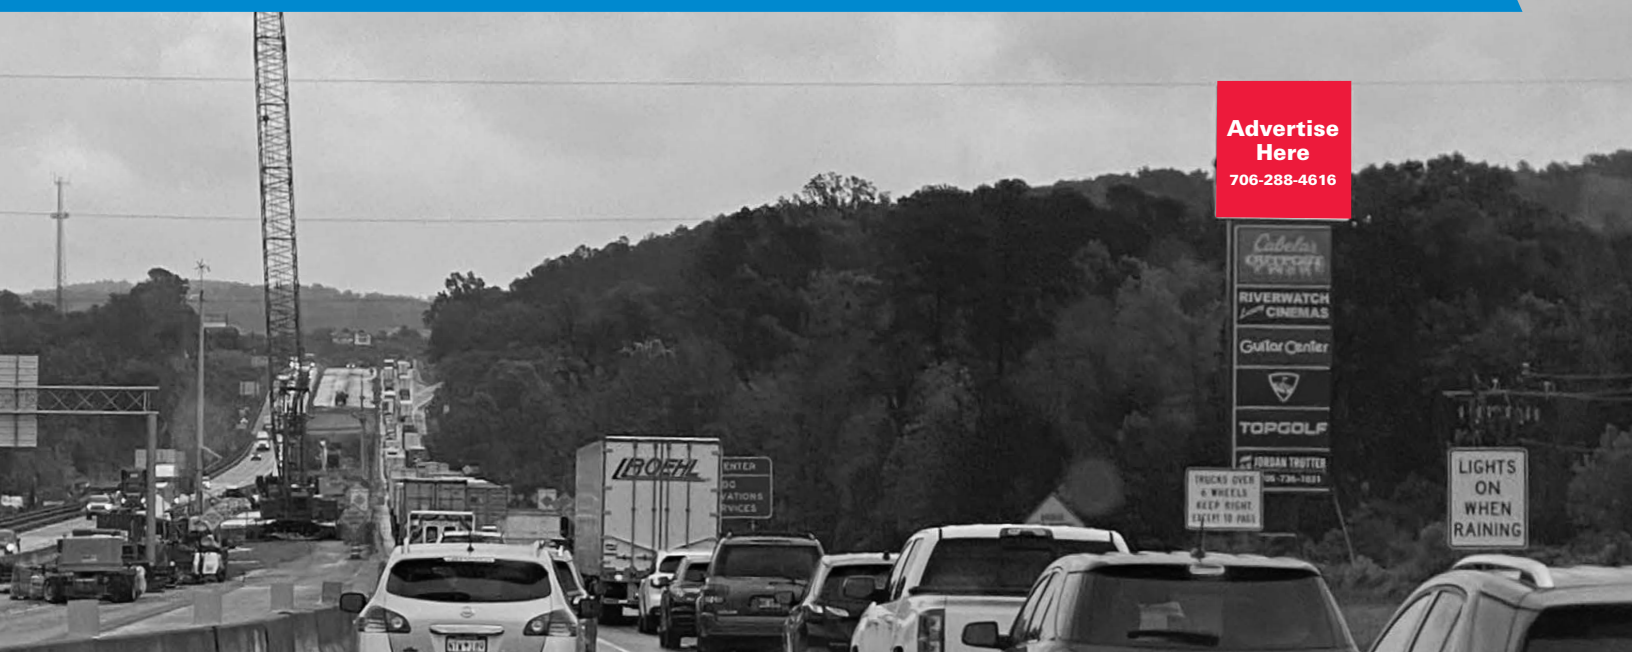

GA21

AUGUSTA, GEORGIA

S/S of I-20 1/4 Mile East of Riverwatch Pkwy Behind Costco & Cabella's

21' X 21' LED BILLBOARD

Lat. 33.527193, Long. -82.019407 • 60,700 Daily Traffic Count • 1,821,000 Monthly

Be Still
DISPLAYS

CHRIS WITHERS
706-288-4616
Chris@bestilldisplays.com
bestilldisplays.com

GA21

AUGUSTA, GEORGIA

S/S of I-20 1/4 Mile East of Riverwatch Pkwy Behind Costco & Cabella's

21' X 21' LED BILLBOARD

Lat. 33.527193, Long. -82.019407 • 60,700 Daily Traffic Count • 1,821,000 Monthly