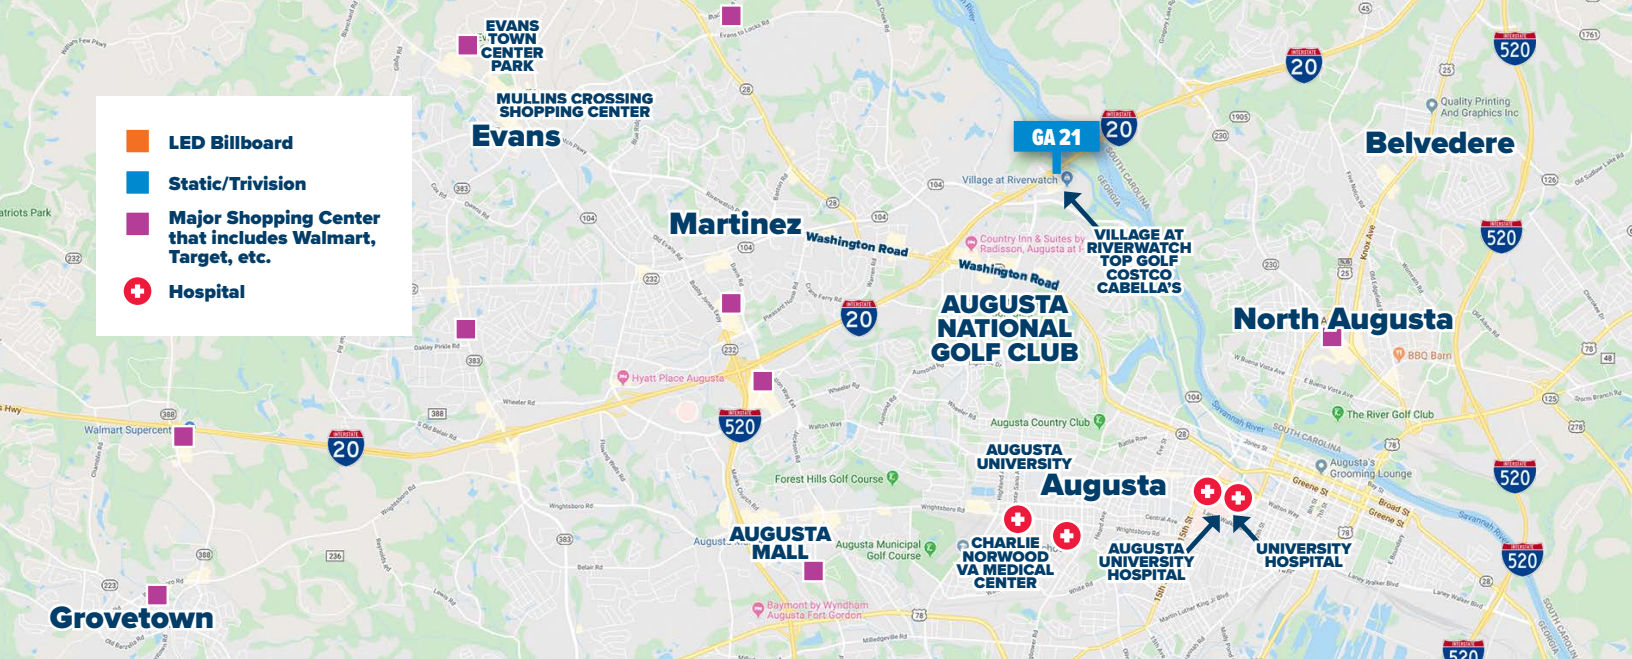

GA21

AUGUSTA, GEORGIA

S/S of I-20 1/4 Mile East of Riverwatch Pkwy Behind Costco & Cabella's

21' X 21' LED BILLBOARD

Lat. 33.527193, Long. -82.019407 • 60,700 Daily Traffic Count • 1,821,000 Monthly

Be Still
DISPLAYS

CHRIS WITHERS
706-288-4616
Chris@bestilldisplays.com
bestilldisplays.com

GA21

AUGUSTA, GEORGIA

S/S of I-20 1/4 Mile East of Riverwatch Pkwy Behind Costco & Cabella's

21' X 21' LED BILLBOARD

Lat. 33.527193, Long. -82.019407 • 60,700 Daily Traffic Count • 1,821,000 Monthly