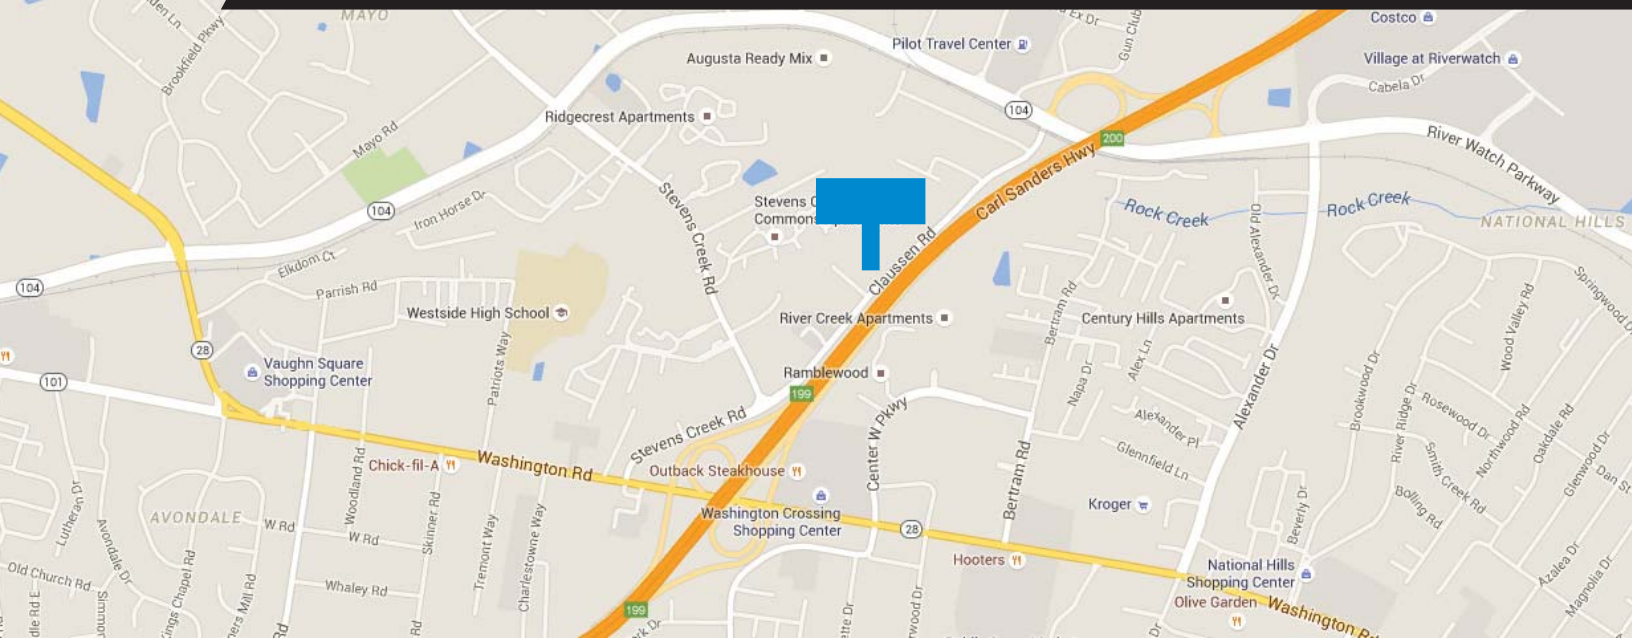

## AUGUSTA, GA

East Bound I-20 Between Washington Rd.  
and Riverwatch Pkwy. Facing West

14' X 48' • LED (LHR)

Lat. 33.517243  
Long. -82.038222  
29,615 DEC  
888,459 Monthly

**InSite**  
MEDIACOM

**Chris Withers**  
706.288.4616