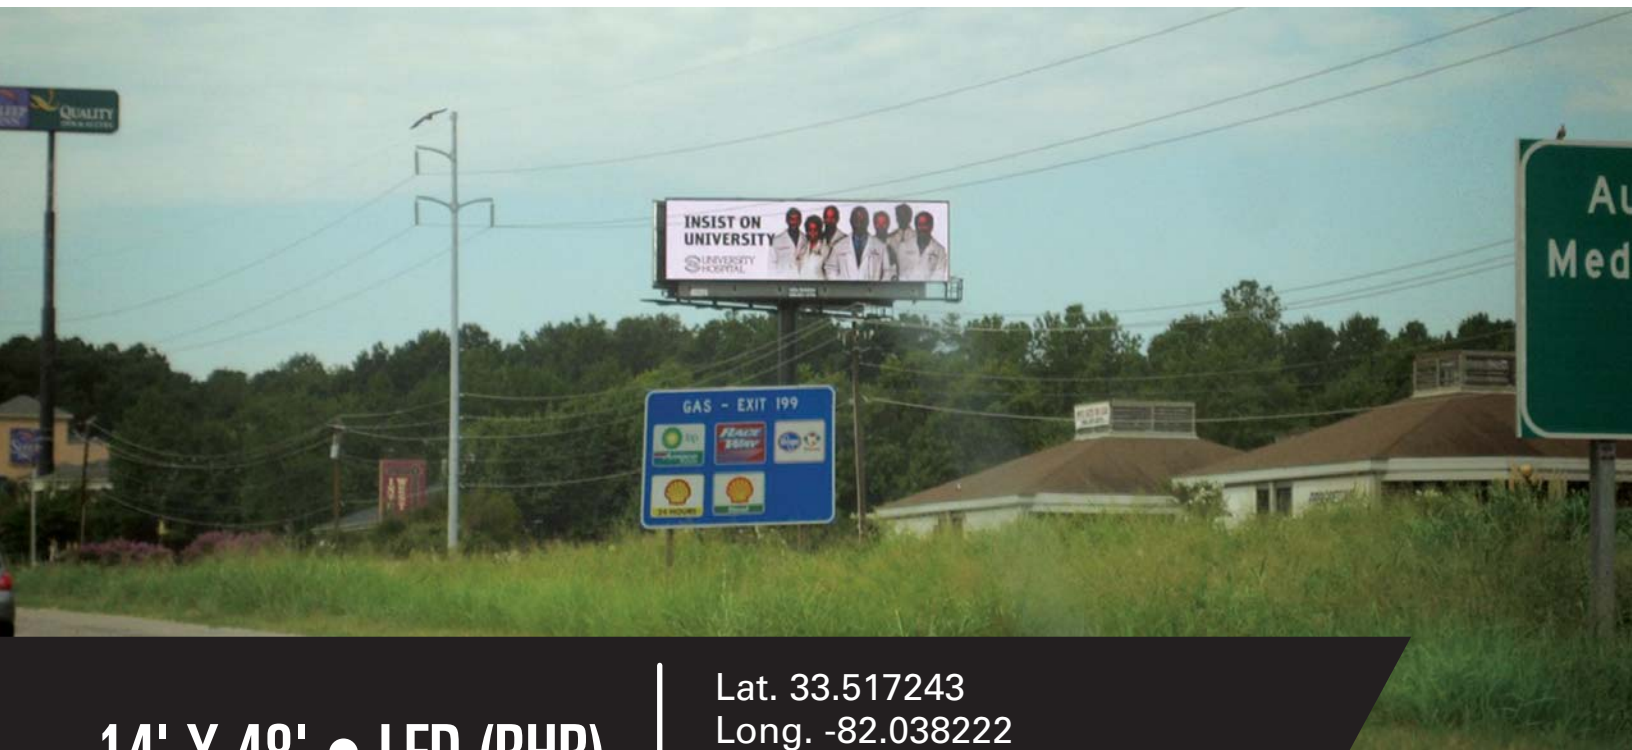

PRO33

AUGUSTA, GA

West Bound I-20 Between Washington Rd.
and Riverwatch Pkwy. Facing East

14' X 48' • LED (RHR)

Lat. 33.517243
Long. -82.038222
29,615 DEC
888,459 Monthly

InSite
MEDIACOM

Chris Withers
706.288.4616