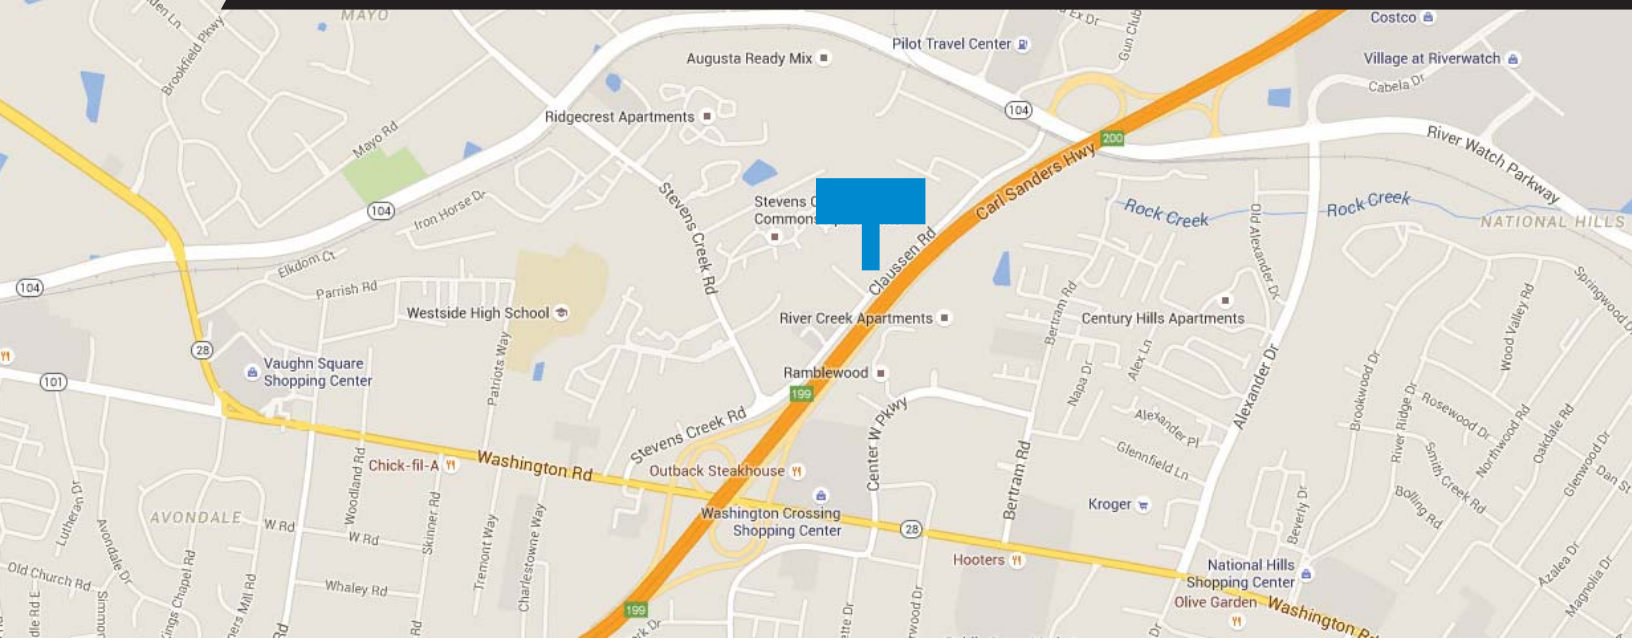

PRO33

AUGUSTA, GA

West Bound I-20 Between Washington Rd.
and Riverwatch Pkwy. Facing East

14' X 48' • LED (RHR)

Lat. 33.517243
Long. -82.038222
29,615 DEC
888,459 Monthly

InSite
MEDIACOM

Chris Withers
706.288.4616