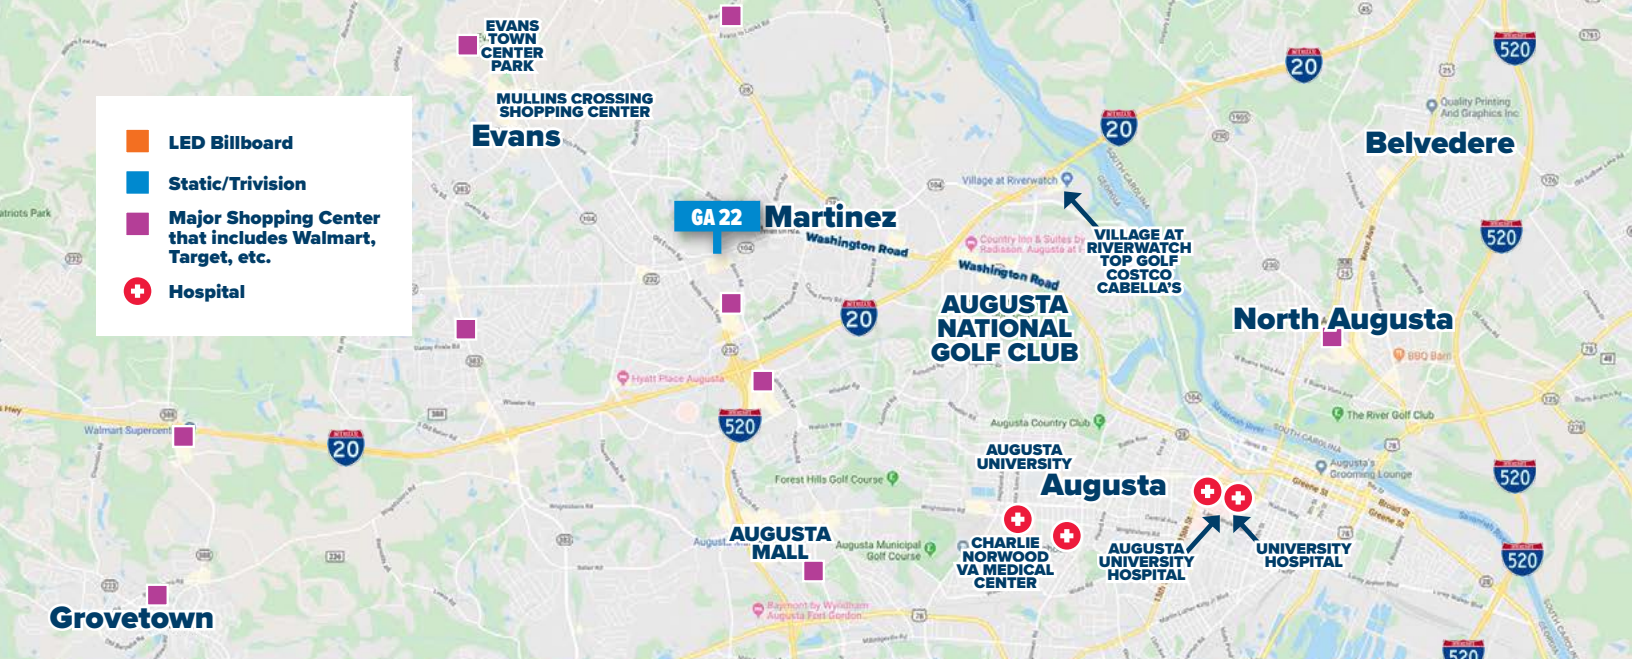

- LED Billboard
- Static/Trivision
- Major Shopping Center that includes Walmart, Target, etc.
- + Hospital

GA22

AUGUSTA, GEORGIA

N/S of Washington Rd 500' w/o Davis Rd

14' X 48' ILLUMINATED STATIC BILLBOARD

Lat. 33.512939, Long. -82.087959 • 32,200 Daily Traffic Count • 966,000 Monthly

Be Still

DISPLAYS

CHRIS WITHERS

706-288-4616

Chris@bestilldisplays.com

bestilldisplays.com

GA22

AUGUSTA, GEORGIA

N/S of Washington Rd 500' w/o Davis Rd

14' X 48' ILLUMINATED STATIC BILLBOARD

Lat. 33.512939, Long. -82.087959 • 32,200 Daily Traffic Count • 966,000 Monthly

Be Still
DISPLAYS

CHRIS WITHERS
706-288-4616
Chris@bestilldisplays.com
bestilldisplays.com