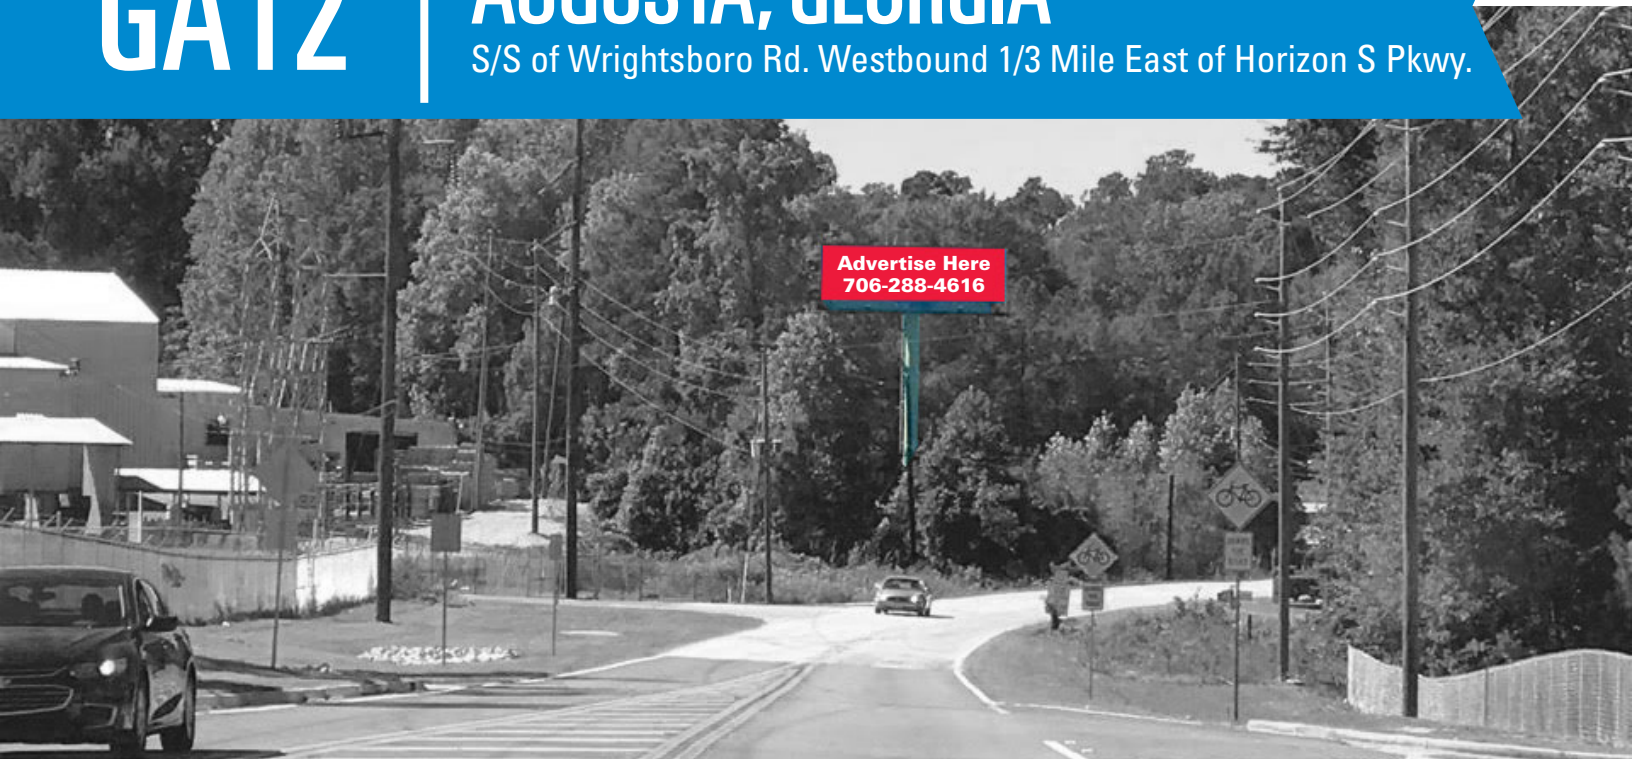

AUGUSTA, GEORGIA

S/S of Wrightsboro Rd. Westbound 1/3 Mile East of Horizon S Pkwy.

10'6" X 36' STATIC BILLBOARD

Lat. 33.457799, Long. -82.189348 • 11,800 Daily Traffic Count • 354,000 Monthly

Be Still
DISPLAYS

CHRIS WITHERS
706-288-4616
Chris@bestilldisplays.com
bestilldisplays.com